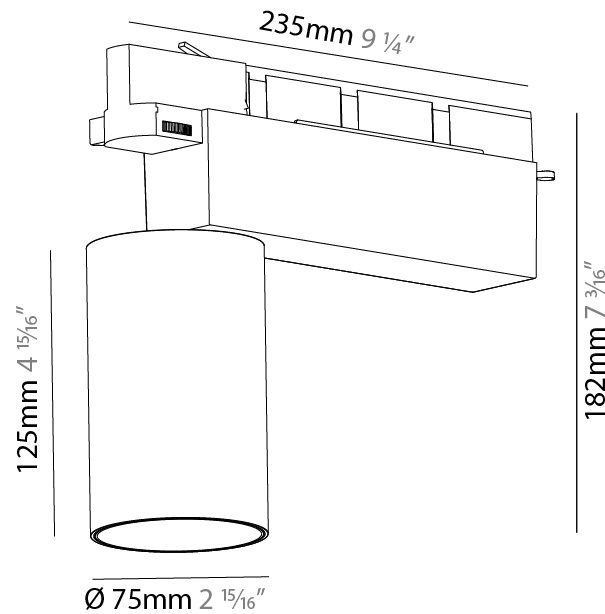

GENERAL

Series: Centriq
 Subseries: Centriq 75
 Brand: Prolicht
 Division: Architectural
 Mounting Type: Track
 Mounting Location: Ceiling
 Subcategory: Spots

PHYSICAL

Shape: Cylinder
 Diameter (mm): 75
 Diameter (in): 2 15/16
 Length (mm): 235
 Length (in): 9 1/4
 Height (mm): 125
 Height (in): 4 15/16
 Light Distribution: Adjustable / Direct
 Weight (kg): 1.099
 Weight (lbs): 2 7/16
 Fixture Finish: SSR / BKV / CWI / CRY / HAB / UFT / ITA / RUA / FTG / MYG / LOD / PUS / FRO / FUP / KIA / POP / BLS / SPG / MEY / GOH / GUM / CHC / COM / ABZ / JAG / OBR / MOS / ROR
 Fixture Material: Aluminum

OPTICAL

Beam Angle: 10
 Adjustability: Rotational 340°; Tilt 90°
 Upon Request: Special Beam Angles

RATINGS AND CERTIFICATIONS

Certified By: Certified for North American Standards
 IP rating: IP20

CENTRIQ 75 TRACK