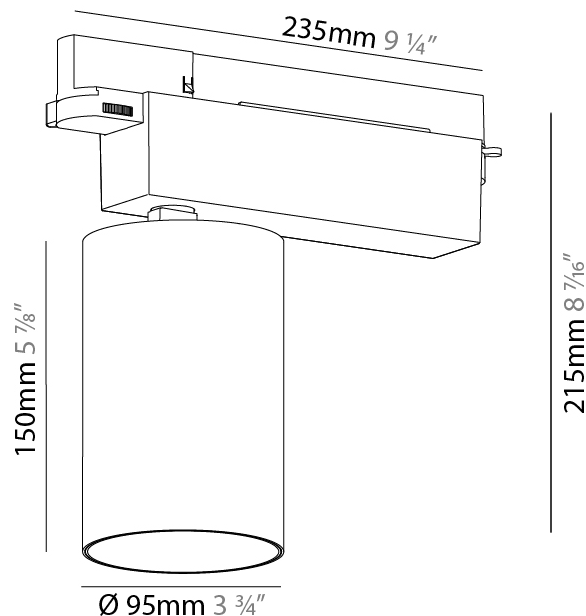

GENERAL

Series: Centriq
Subseries: Centriq 95
Brand: Prolicht
Division: Architectural
Mounting Type: Track
Mounting Location: Ceiling
Subcategory: Spots

PHYSICAL

Shape: Cylinder
Diameter (mm): 95
Diameter (in): 3 3/4
Length (mm): 235
Length (in): 9 1/4
Height (mm): 150
Height (in): 5 7/8
Light Distribution: Adjustable / Direct
Weight (kg): 1.4
Weight (lbs): 3.08
Fixture Finish: SSR / BKV / CWI / CRY / HAB / UFT / ITA / RUA / FTG / MYG / LOD / PUS / FRO / FUP / KIA / POP / BLS / SPG / MEY / GOH / GUM / CHC / COM / ABZ / JAG / OBR / MOS / ROR
Fixture Material: Aluminum

ELECTRICAL

Lamp Type: LED (Zhaga Standard)
Input Wattage (W): 12/ 15
Total Output Wattage (W): 10.8 / 13.5
Dimming: Tri-Mode (Non-Dimming and Phase Dimming (120Vac only) and 0-10V Dimming)
Driver Included: Yes
Driver Location: Integrated
Driver Type: Constant Current - Universal
Driver Class: Class 2
Input Voltage (V): 120 - 277
Constant Current (MA): 350

LED

Number of LEDs: 1
Color Temperature (°K): 2700 / 3000 / 3500 / 4000
Max. Delivered Lumen (lm): 830 / 930 / 1009 / 1030
Nominal Lumen (lm): 960 / 1070 / 1157 / 1180
CRI: >90 CRI
Lamp Life (hrs): 50000
Upon Request: Special Color Temperature Special Led

OPTICAL

Beam Angle: 8
Adjustability: Rotational 340°; Tilt 90°
Upon Request: Special Beam Angles

RATINGS AND CERTIFICATIONS

Certified By: Certified for North American Standards
IP rating: IP20