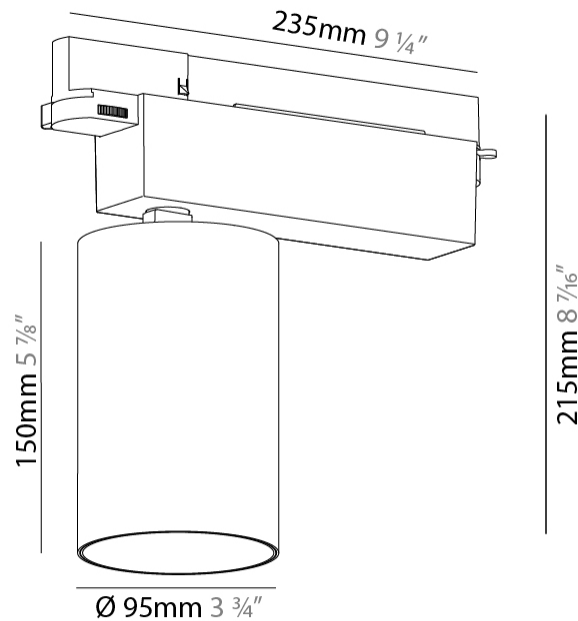

GENERAL

Series: Centriq
 Subseries: Centriq 95
 Brand: Prolicht
 Division: Architectural
 Mounting Type: Track
 Mounting Location: Ceiling
 Subcategory: Spots

PHYSICAL

Shape: Cylinder
 Diameter (mm): 95
 Diameter (in): 3 3/4
 Length (mm): 235
 Length (in): 9 1/4
 Height (mm): 150
 Height (in): 5 7/8
 Light Distribution: Adjustable / Direct
 Weight (kg): 1.495
 Weight (lbs): 3.3
 Fixture Finish: SSR / BKV / CWI / CRY / HAB / UFT / ITA / RUA / FTG / MYG / LOD / PUS / FRO / FUP / KIA / POP / BLS / SPG / MEY / GOH / GUM / CHC / COM / ABZ / JAG / OBR / MOS / ROR
 Fixture Material: Aluminum

OPTICAL

Reflector: 18 / 26 / 40
 Adjustability: Rotational 340°; Tilt 90°
 Upon Request: Special Beam Angles

RATINGS AND CERTIFICATIONS

Certified By: Certified for North American Standards
 IP rating: IP20

GENERAL

Series: Centriq
 Subseries: Centriq 95
 Brand: Prolicht
 Division: Architectural
 Mounting Type: Track
 Mounting Location: Ceiling
 Subcategory: Spots

PHYSICAL

Shape: Cylinder
 Diameter (mm): 95
 Diameter (in): 3 3/4
 Length (mm): 235
 Length (in): 9 1/4
 Height (mm): 150
 Height (in): 5 7/8
 Light Distribution: Adjustable / Direct
 Weight (kg): 1.4
 Weight (lbs): 3.08
 Fixture Finish: SSR / BKV / CWI / CRY / HAB / UFT / ITA / RUA / FTG / MYG / LOD / PUS / FRO / FUP / KIA / POP / BLS / SPG / MEY / GOH / GUM / CHC / COM / ABZ / JAG / OBR / MOS / ROR
 Fixture Material: Aluminum